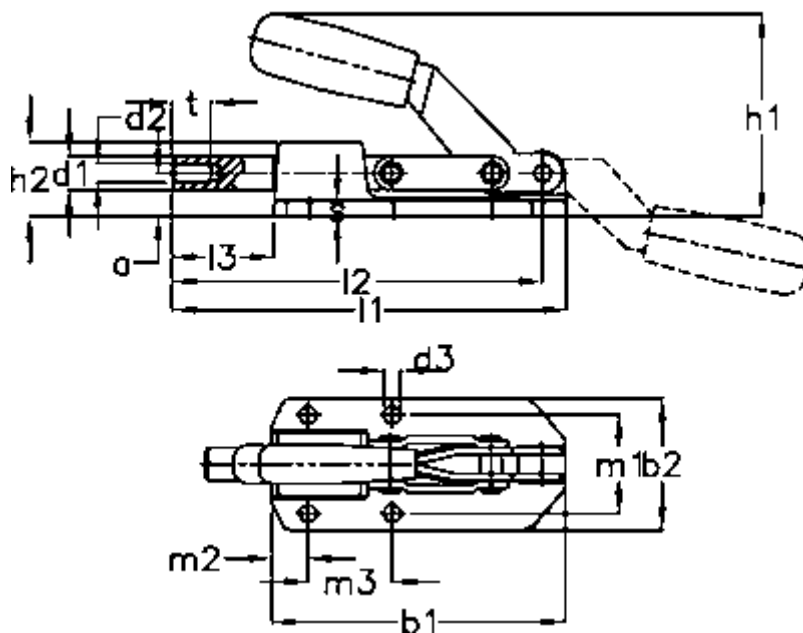

Article number: 201366058

Description: E+G Klee plunger clamp GN 842-160-AS

Measures

$a = 15$	Holding force N = 2800	Size = 160
$b_1 = 85$	$l_1 = 116$	$t = 12$
$b_2 = 46$	$l_2 = 107$	$W = 30$
$d_1 = 11$	$l_3 = 31$	
$d_2 = M6$	$m_1 = 33.5$	
$d_3 = 5.3$	$m_2 = 11$	
$h_1 = 56$	$m_3 = 36.5$	
$h_2 = 25$	$s = 10$	